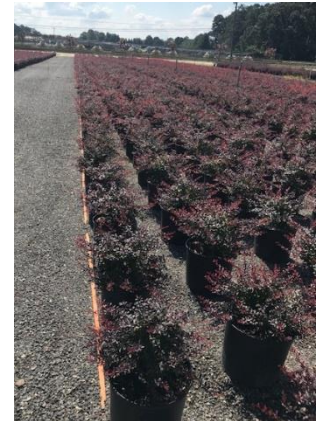

Chesapeake
NURSERIES, INC.

Pre-Fall Spotlight

9/07/18

Juniper Blue Pacific #3

**Nandina Domestica
#7**

**Nandina Dom. Gulf
Stream #5**

Cham. Gold Mop #3

**Viburnum Tom.
Shasta #5**